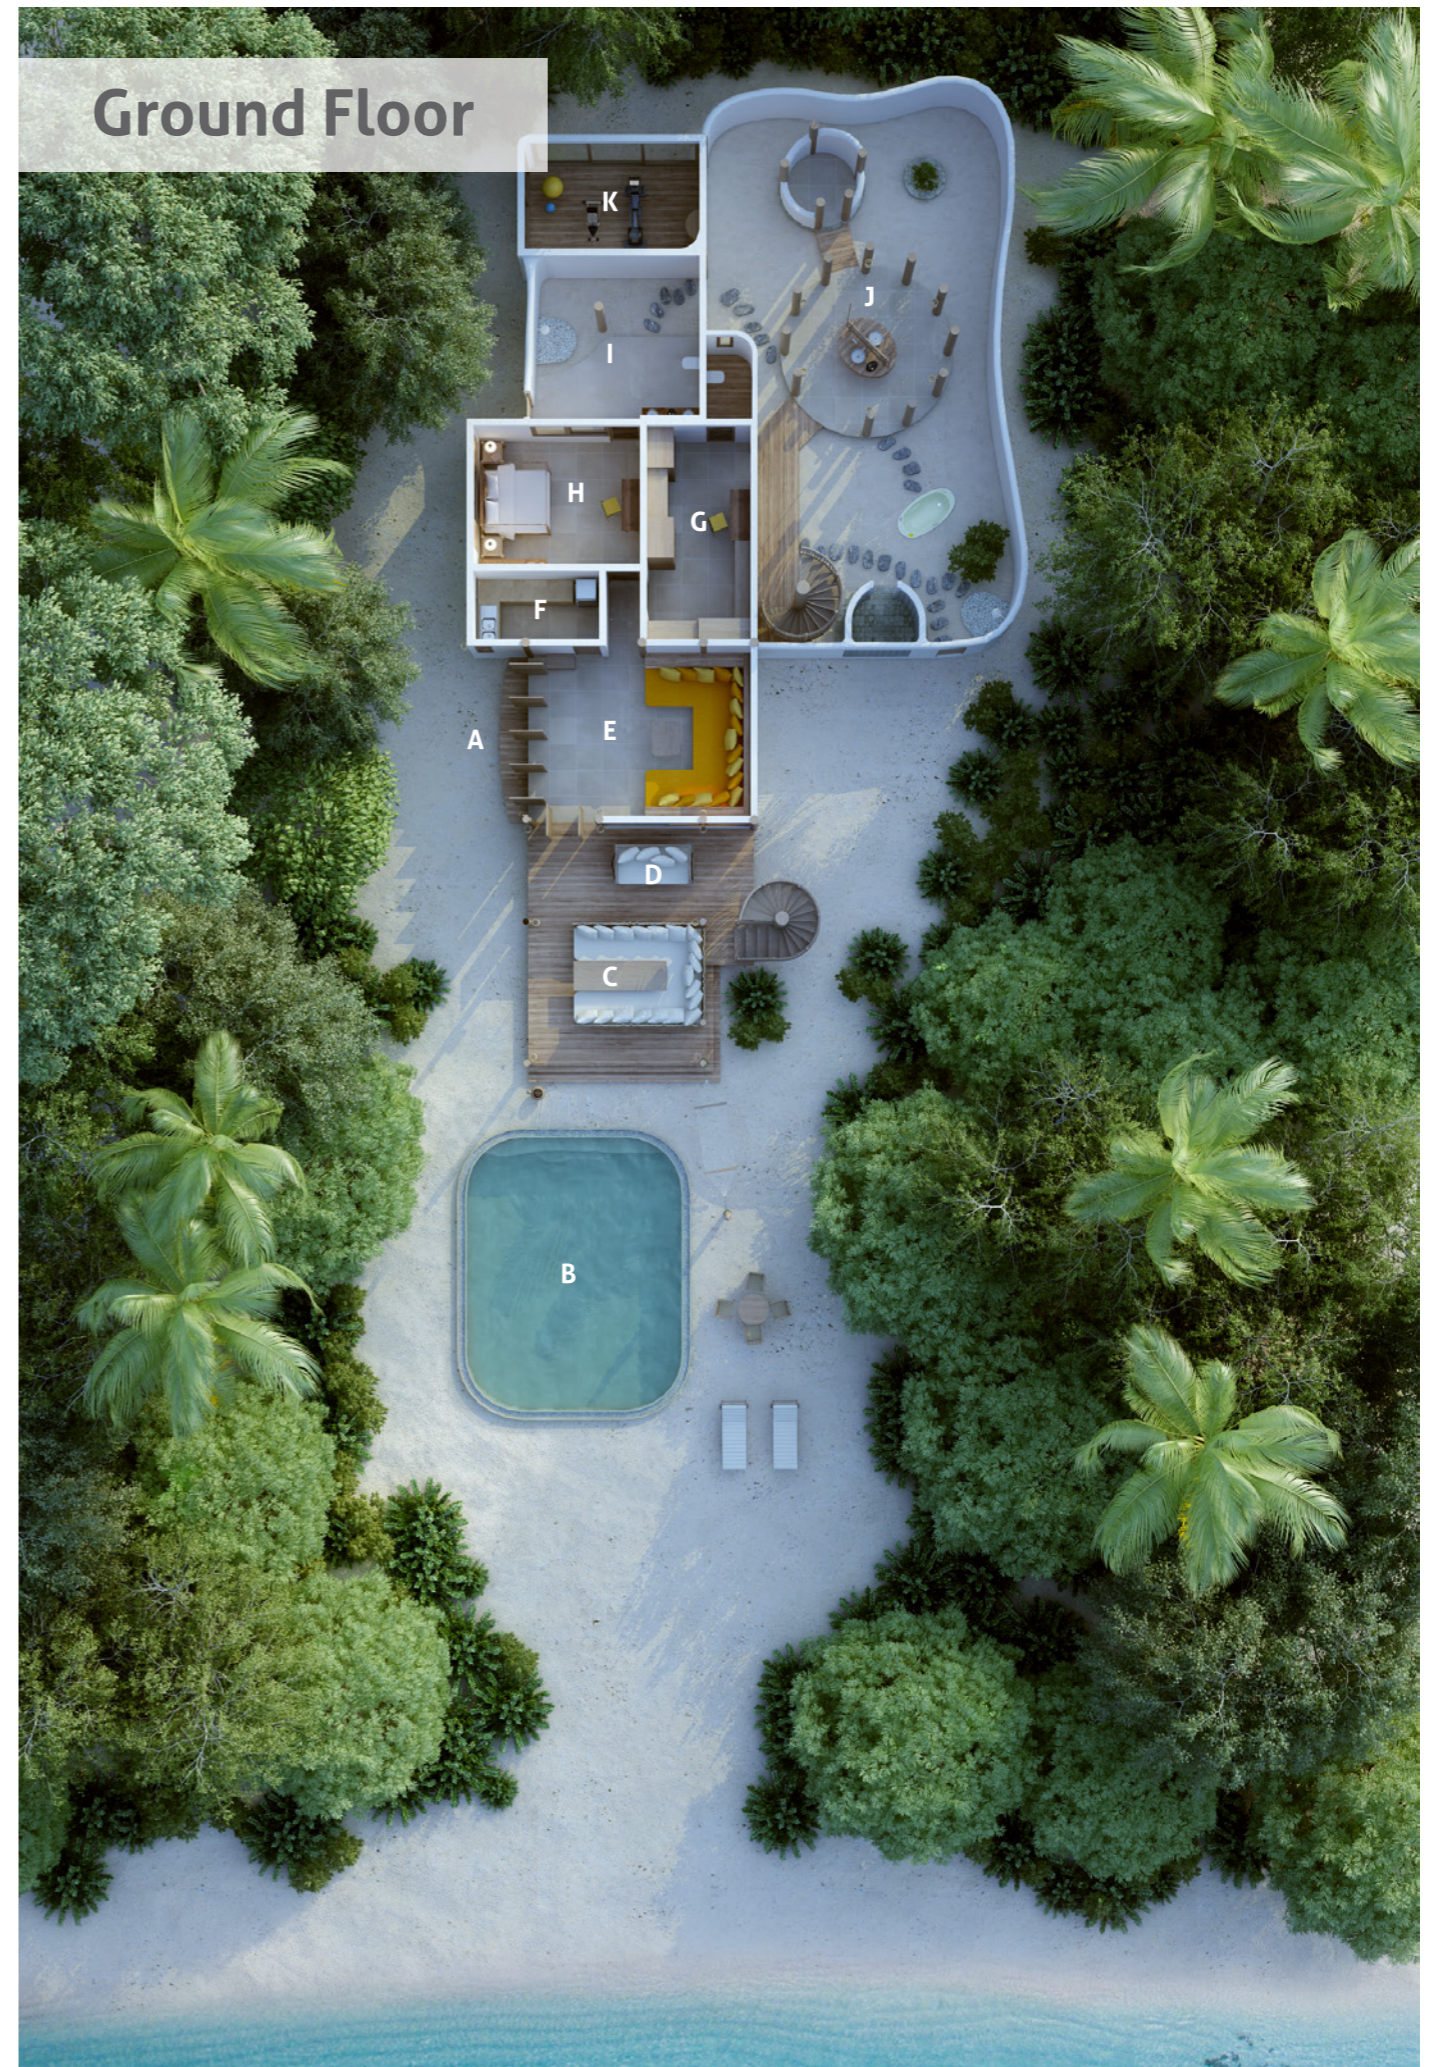

Crusoe Suite 2 Bedroom with Pool (Villa 8)

Two bedrooms | 649 sqm

Discover a burst of excitement in this playfully indulgent luxury suite. Upstairs and downstairs bedrooms, a choice of sitting areas on high and low, a swimming pool of your very own, direct beach access, two lush open-air garden bathrooms, personal bicycles for island exploring and more.

Anticipate discovering your own favourite spot. Ours? The private balcony reached via the gangway off the upstairs bedroom.

- A Entrance
- B Pool
- C Daybed
- D Swing
- E Living Room
- F Mini Bar
- G Dressing Area
- H Guest Bedroom
- I Guest Bathroom
- J Master Bathroom
- K Gym

* First Floor on next page

For reservation please contact:
T: +91 124 4511000 | E: reservations@soneva.com | www.soneva.com