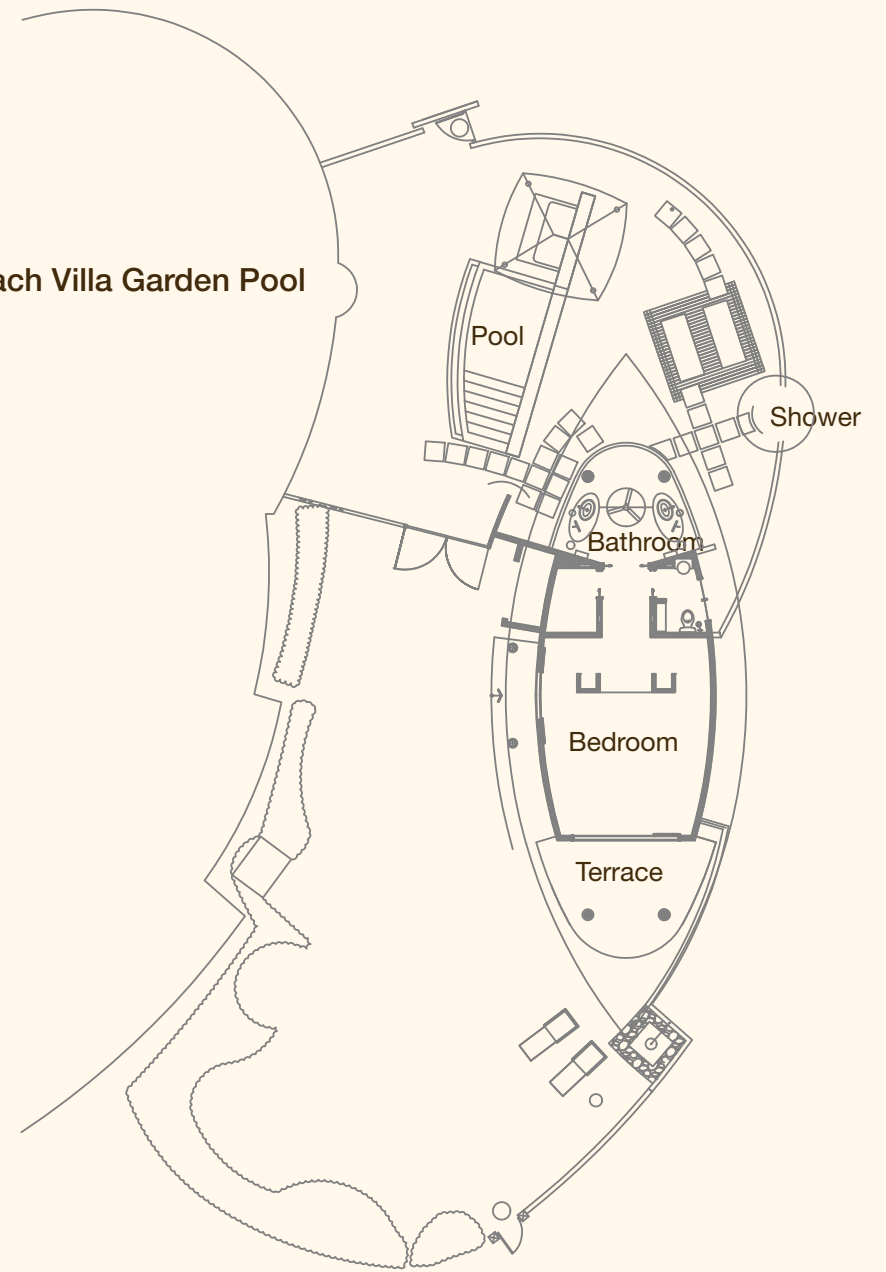

• Beach Villa Garden Pool

Constance Halaveli Resort - Maldives
 Beach Villa with Private Plunge Pool & Garden (350 m²)