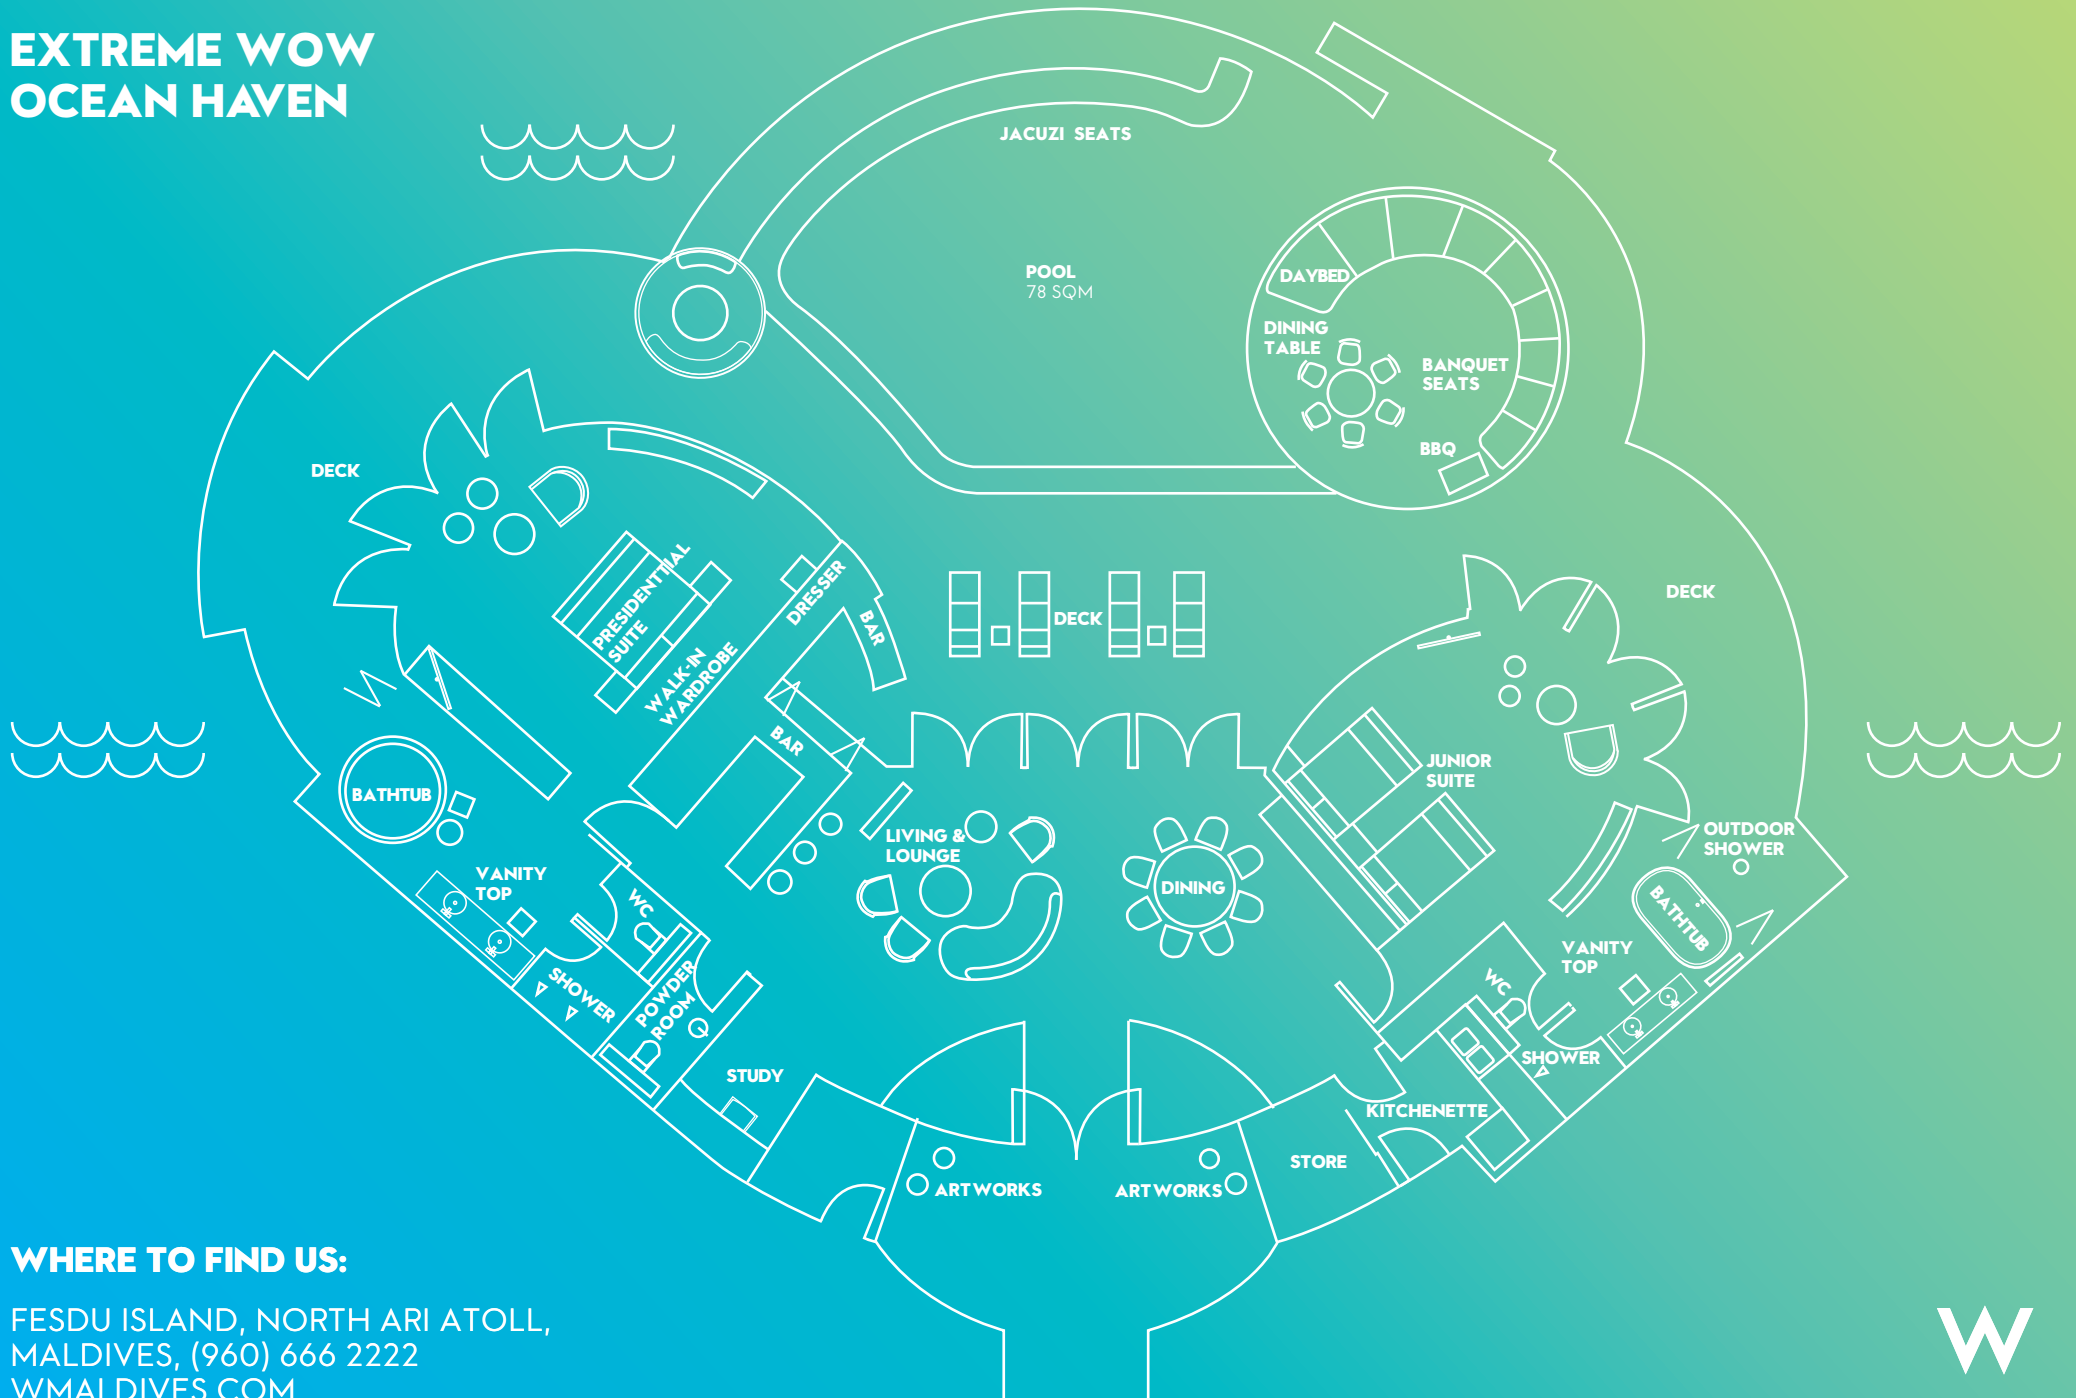

EXTREME WOW OCEAN HAVEN

WHERE TO FIND US:

FESDU ISLAND, NORTH ARI ATOLL,
MALDIVES, (960) 666 2222
WMALDIVES.COM