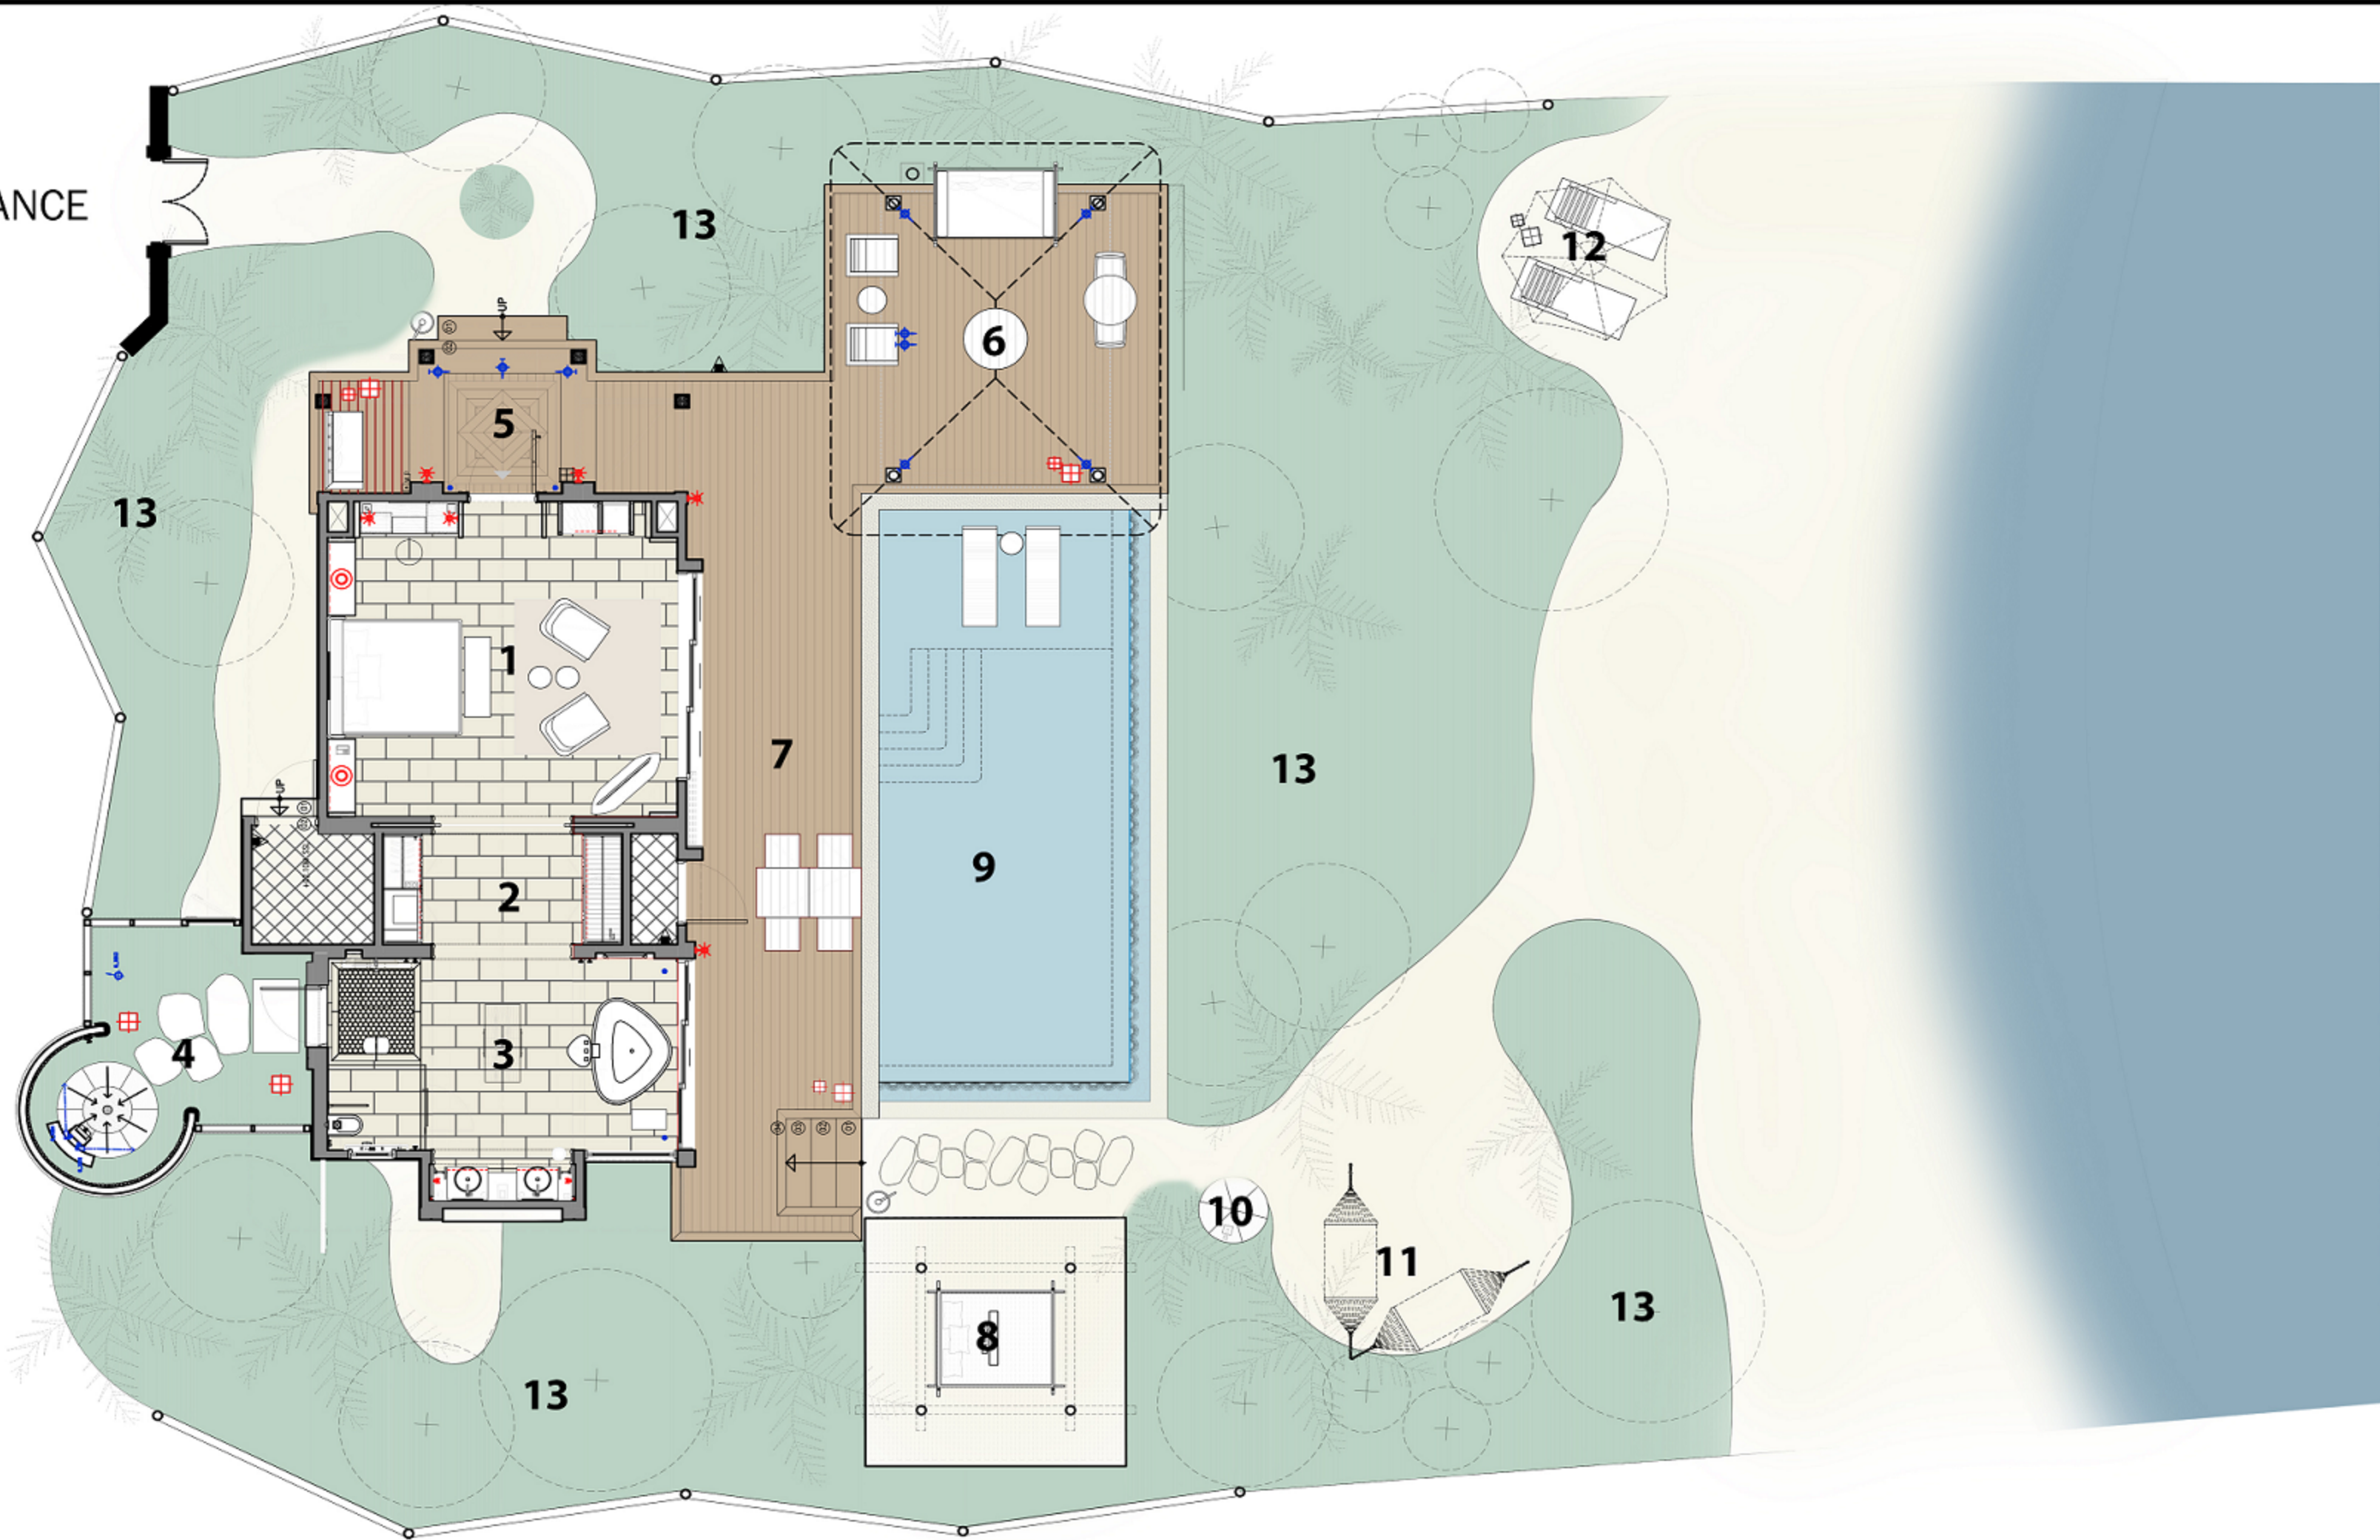

ENTRANCE

INTERIOR AREA (85 SQM)

- 1 Living + Bedroom
- 2 Walk-in Closet
- 3 Bathroom

EXTERIOR AREA (590 SQM)

- 4 External Shower
- 5 Entrance Porch
- 6 External Covered Terrace
- 7 Swimming Pool Deck
- 8 Sunbed Trellis
- 9 Swimming Pool (10x4 m)
- 10 Rinse Shower
- 11 Beach Hammocks
- 12 Beach Umbrella
- 13 Landscape