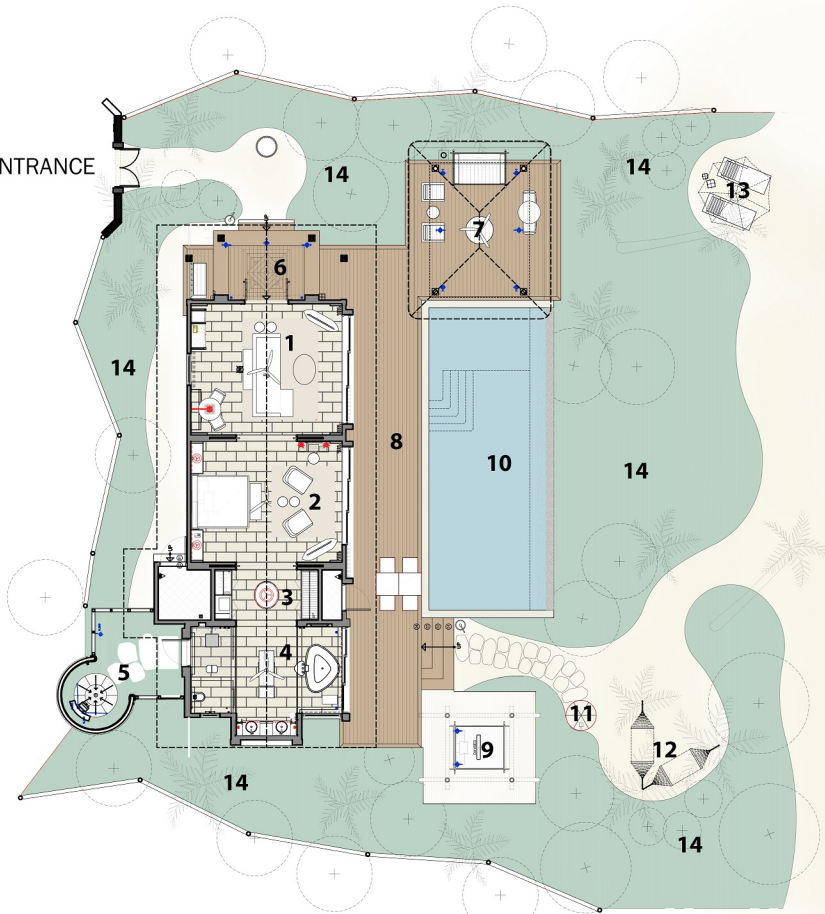

ENTRANCE

**INTERIOR AREA**

- 1 Living Room
- 2 Bedroom
- 3 Walk-in Closet
- 4 Bathroom

**EXTERIOR AREA**

- 5 External Shower
- 6 Entrance Porch
- 7 External Covered Terrace
- 8 Swimming Pool Deck
- 9 Sunbed Trellis
- 10 Swimming Pool (12x4 m)
- 11 Rinse Shower
- 12 Beach Hammocks
- 13 Beach Umbrella
- 14 Landscape