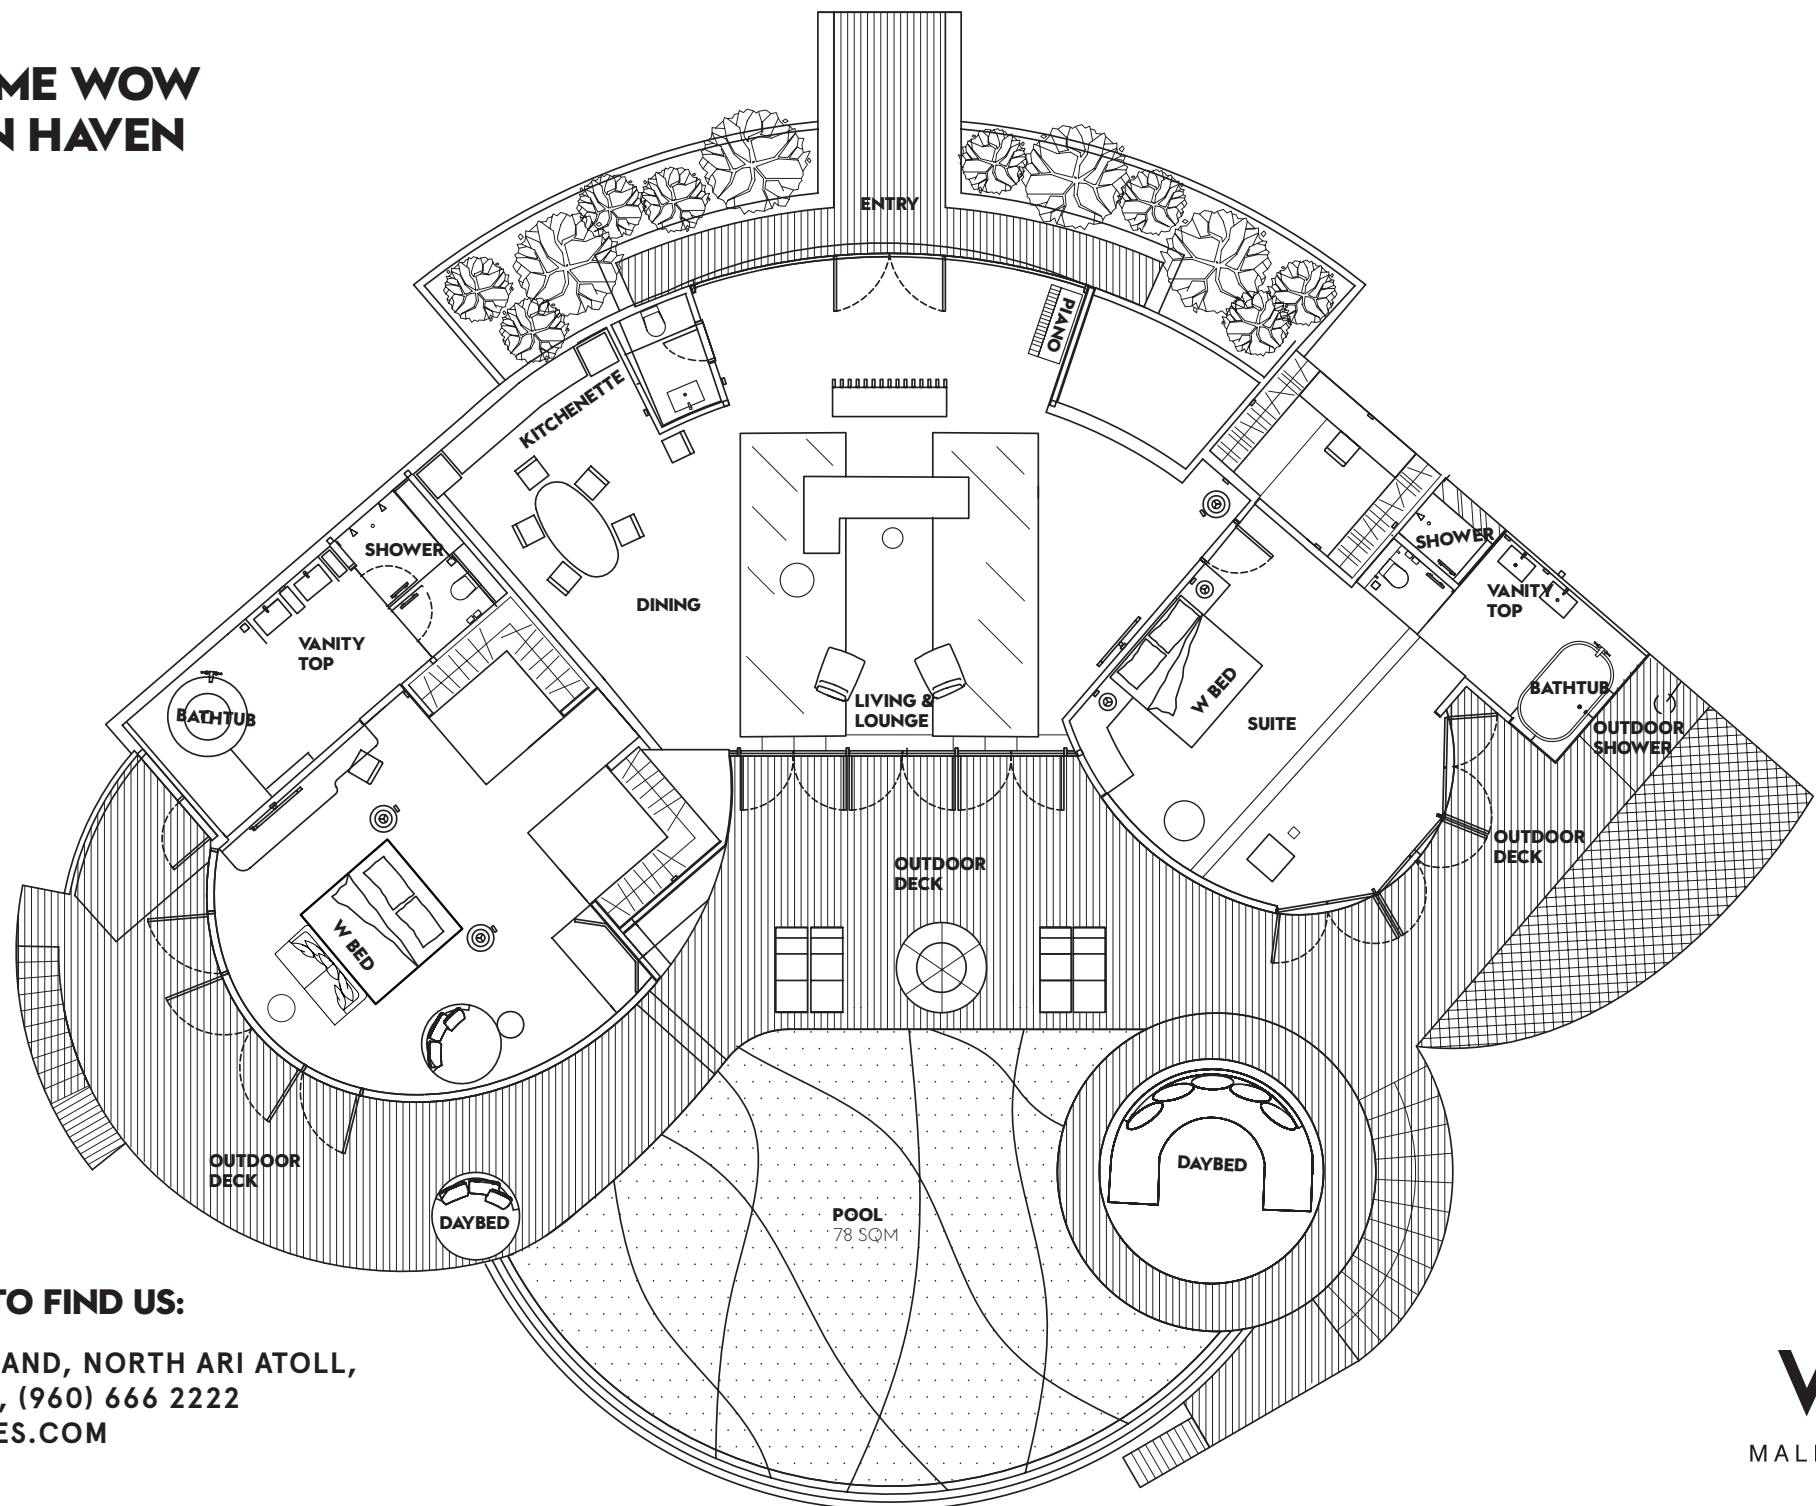

EXTREME WOW OCEAN HAVEN

WHERE TO FIND US:

FESDU ISLAND, NORTH ARI ATOLL,
MALDIVES, (960) 666 2222
WMALDIVES.COM